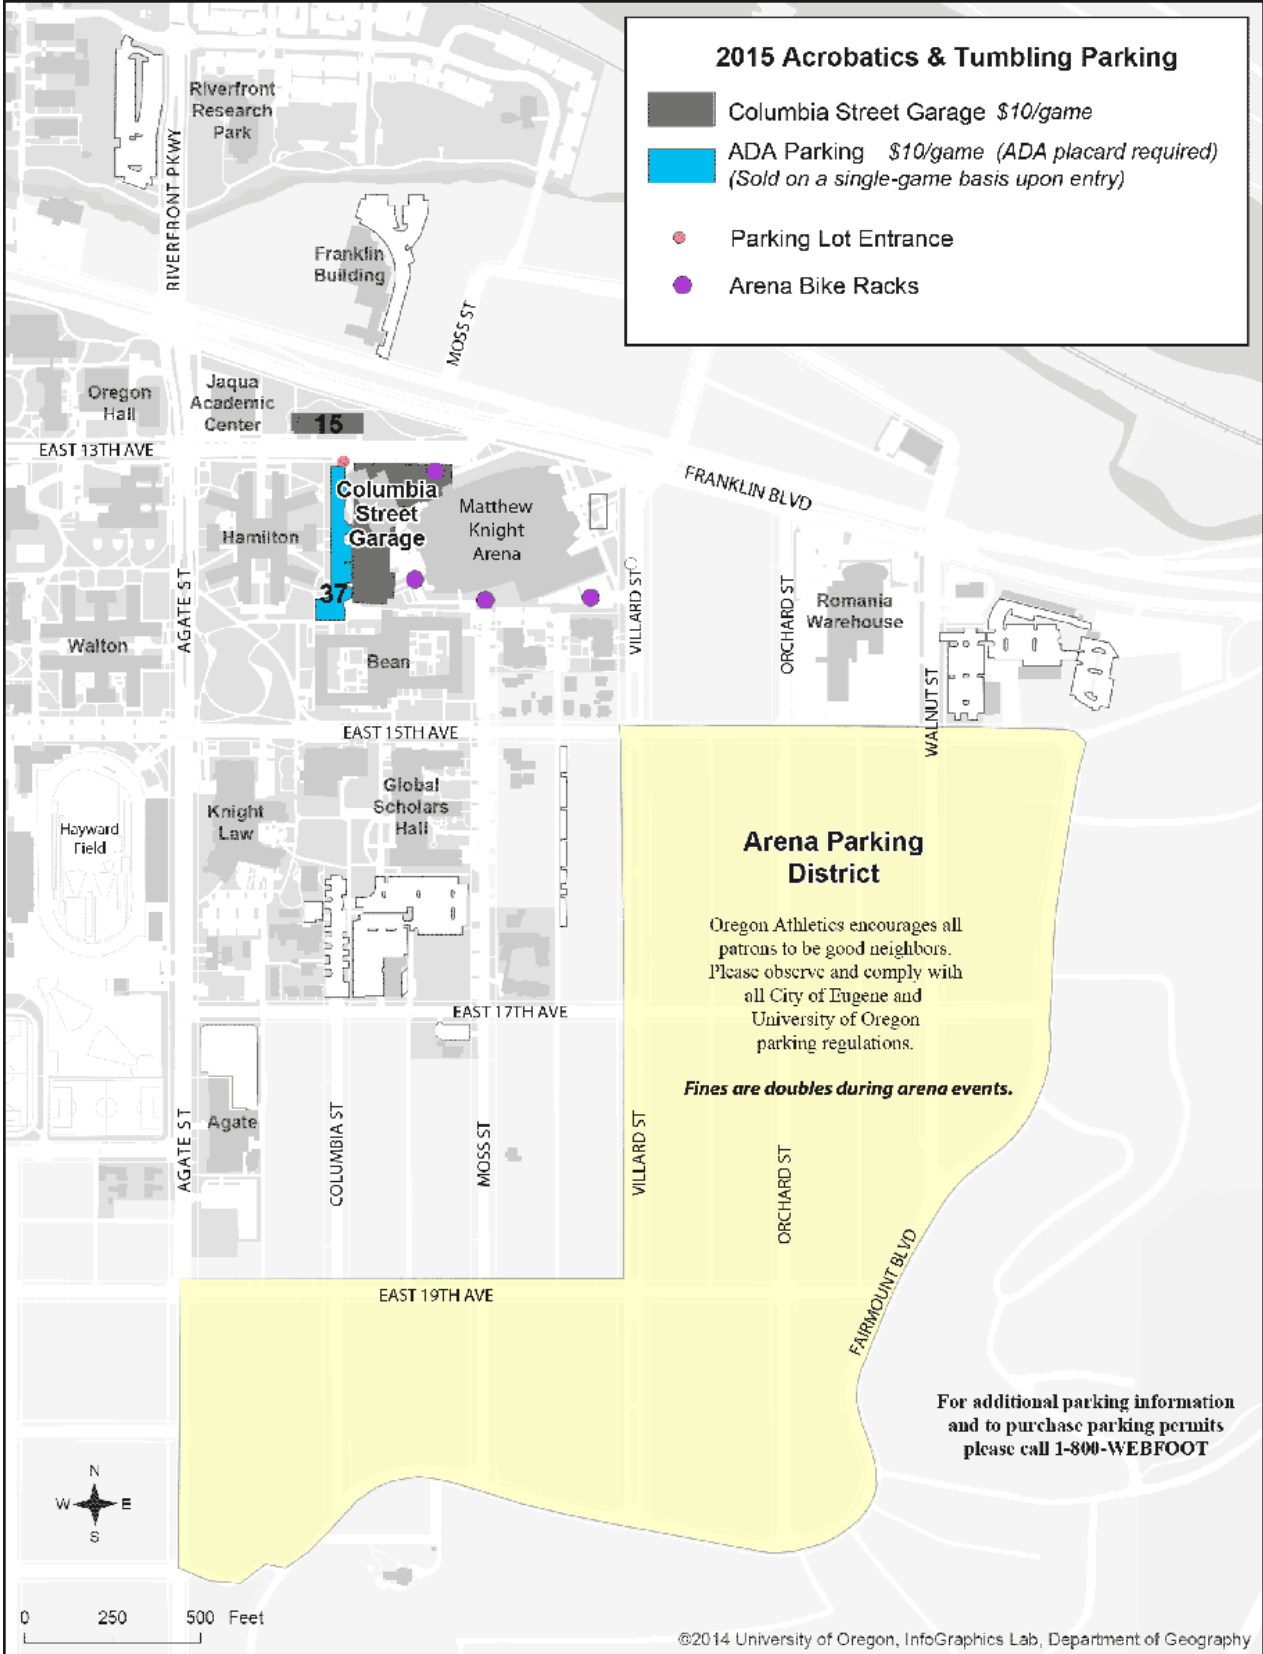

2015 Acrobatics & Tumbling Parking

- Columbia Street Garage $10/game
- ADA Parking $10/game (ADA placard required)
  (Sold on a single-game basis upon entry)
- Parking Lot Entrance
- Arena Bike Racks

Arena Parking District

Oregon Athletics encourages all patrons to be good neighbors. Please observe and comply with all City of Eugene and University of Oregon parking regulations.

Fines are doubles during arena events.

For additional parking information and to purchase parking permits please call 1-800-WEBFOOT

0 250 500 Feet