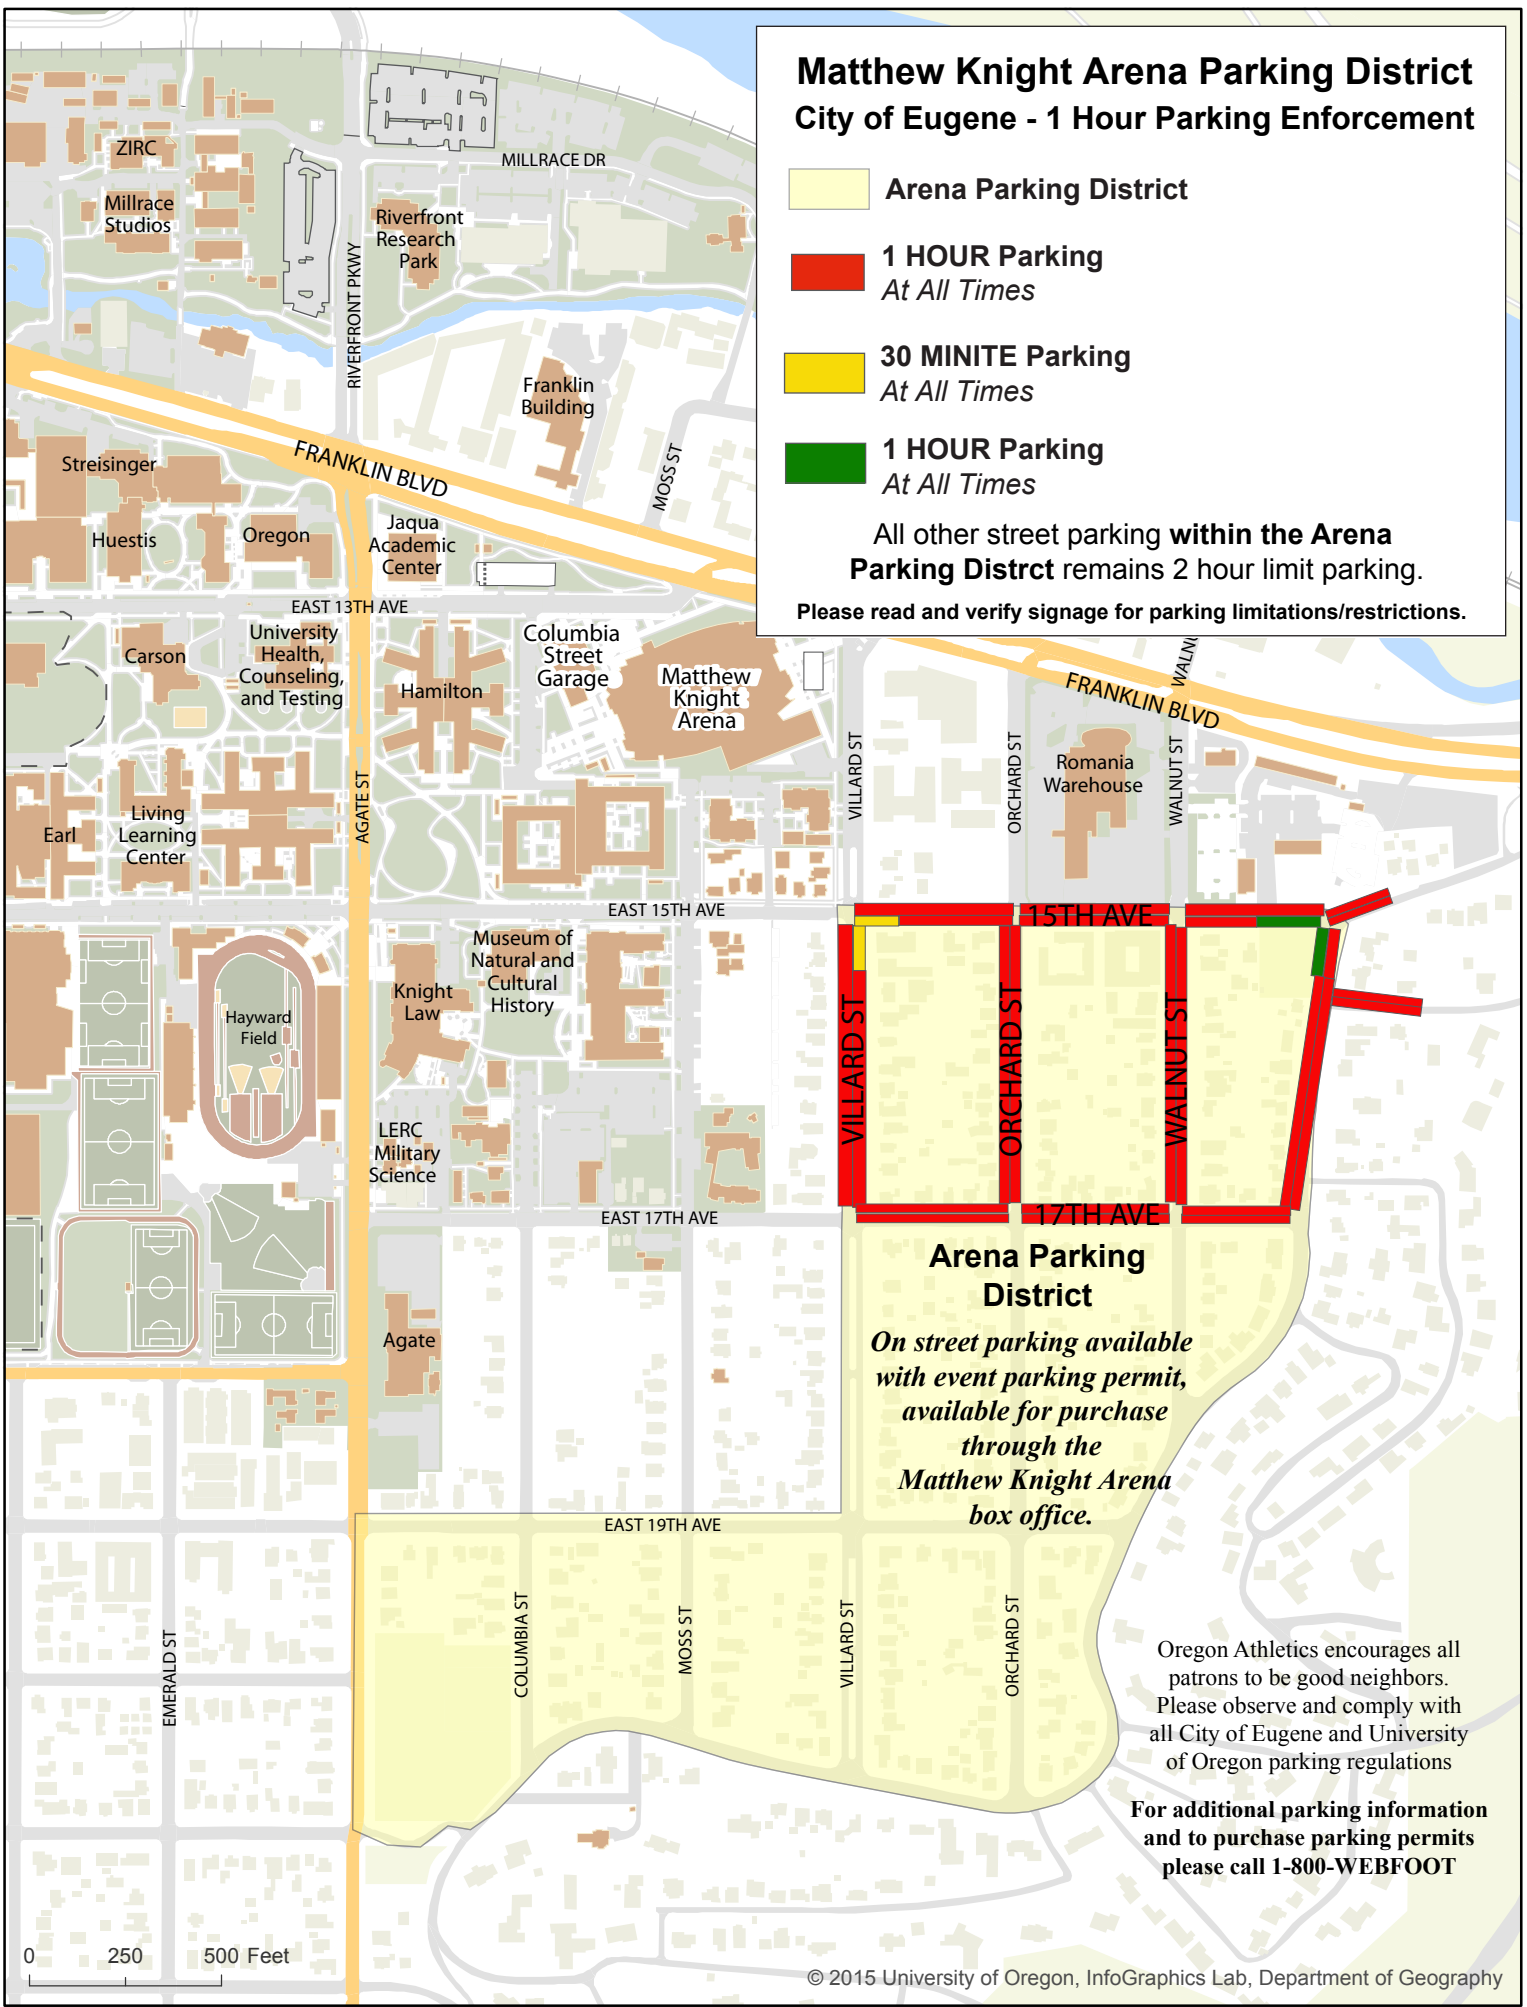

# Matthew Knight Arena Parking District City of Eugene - 1 Hour Parking Enforcement

 **Arena Parking District**

 **1 HOUR Parking**  
*At All Times*

 **30 MINUTE Parking**  
*At All Times*

 **1 HOUR Parking**  
*At All Times*

All other street parking **within the Arena Parking District** remains 2 hour limit parking.

Please read and verify signage for parking limitations/restrictions.

**15TH AVE**

**VILLARD ST**

**ORCHARD ST**

**WALNUT ST**

**17TH AVE**

**Arena Parking District**  
*On street parking available with event parking permit, available for purchase through the Matthew Knight Arena box office.*

Oregon Athletics encourages all patrons to be good neighbors. Please observe and comply with all City of Eugene and University of Oregon parking regulations

**For additional parking information and to purchase parking permits please call 1-800-WEBFOOT**

0 250 500 Feet