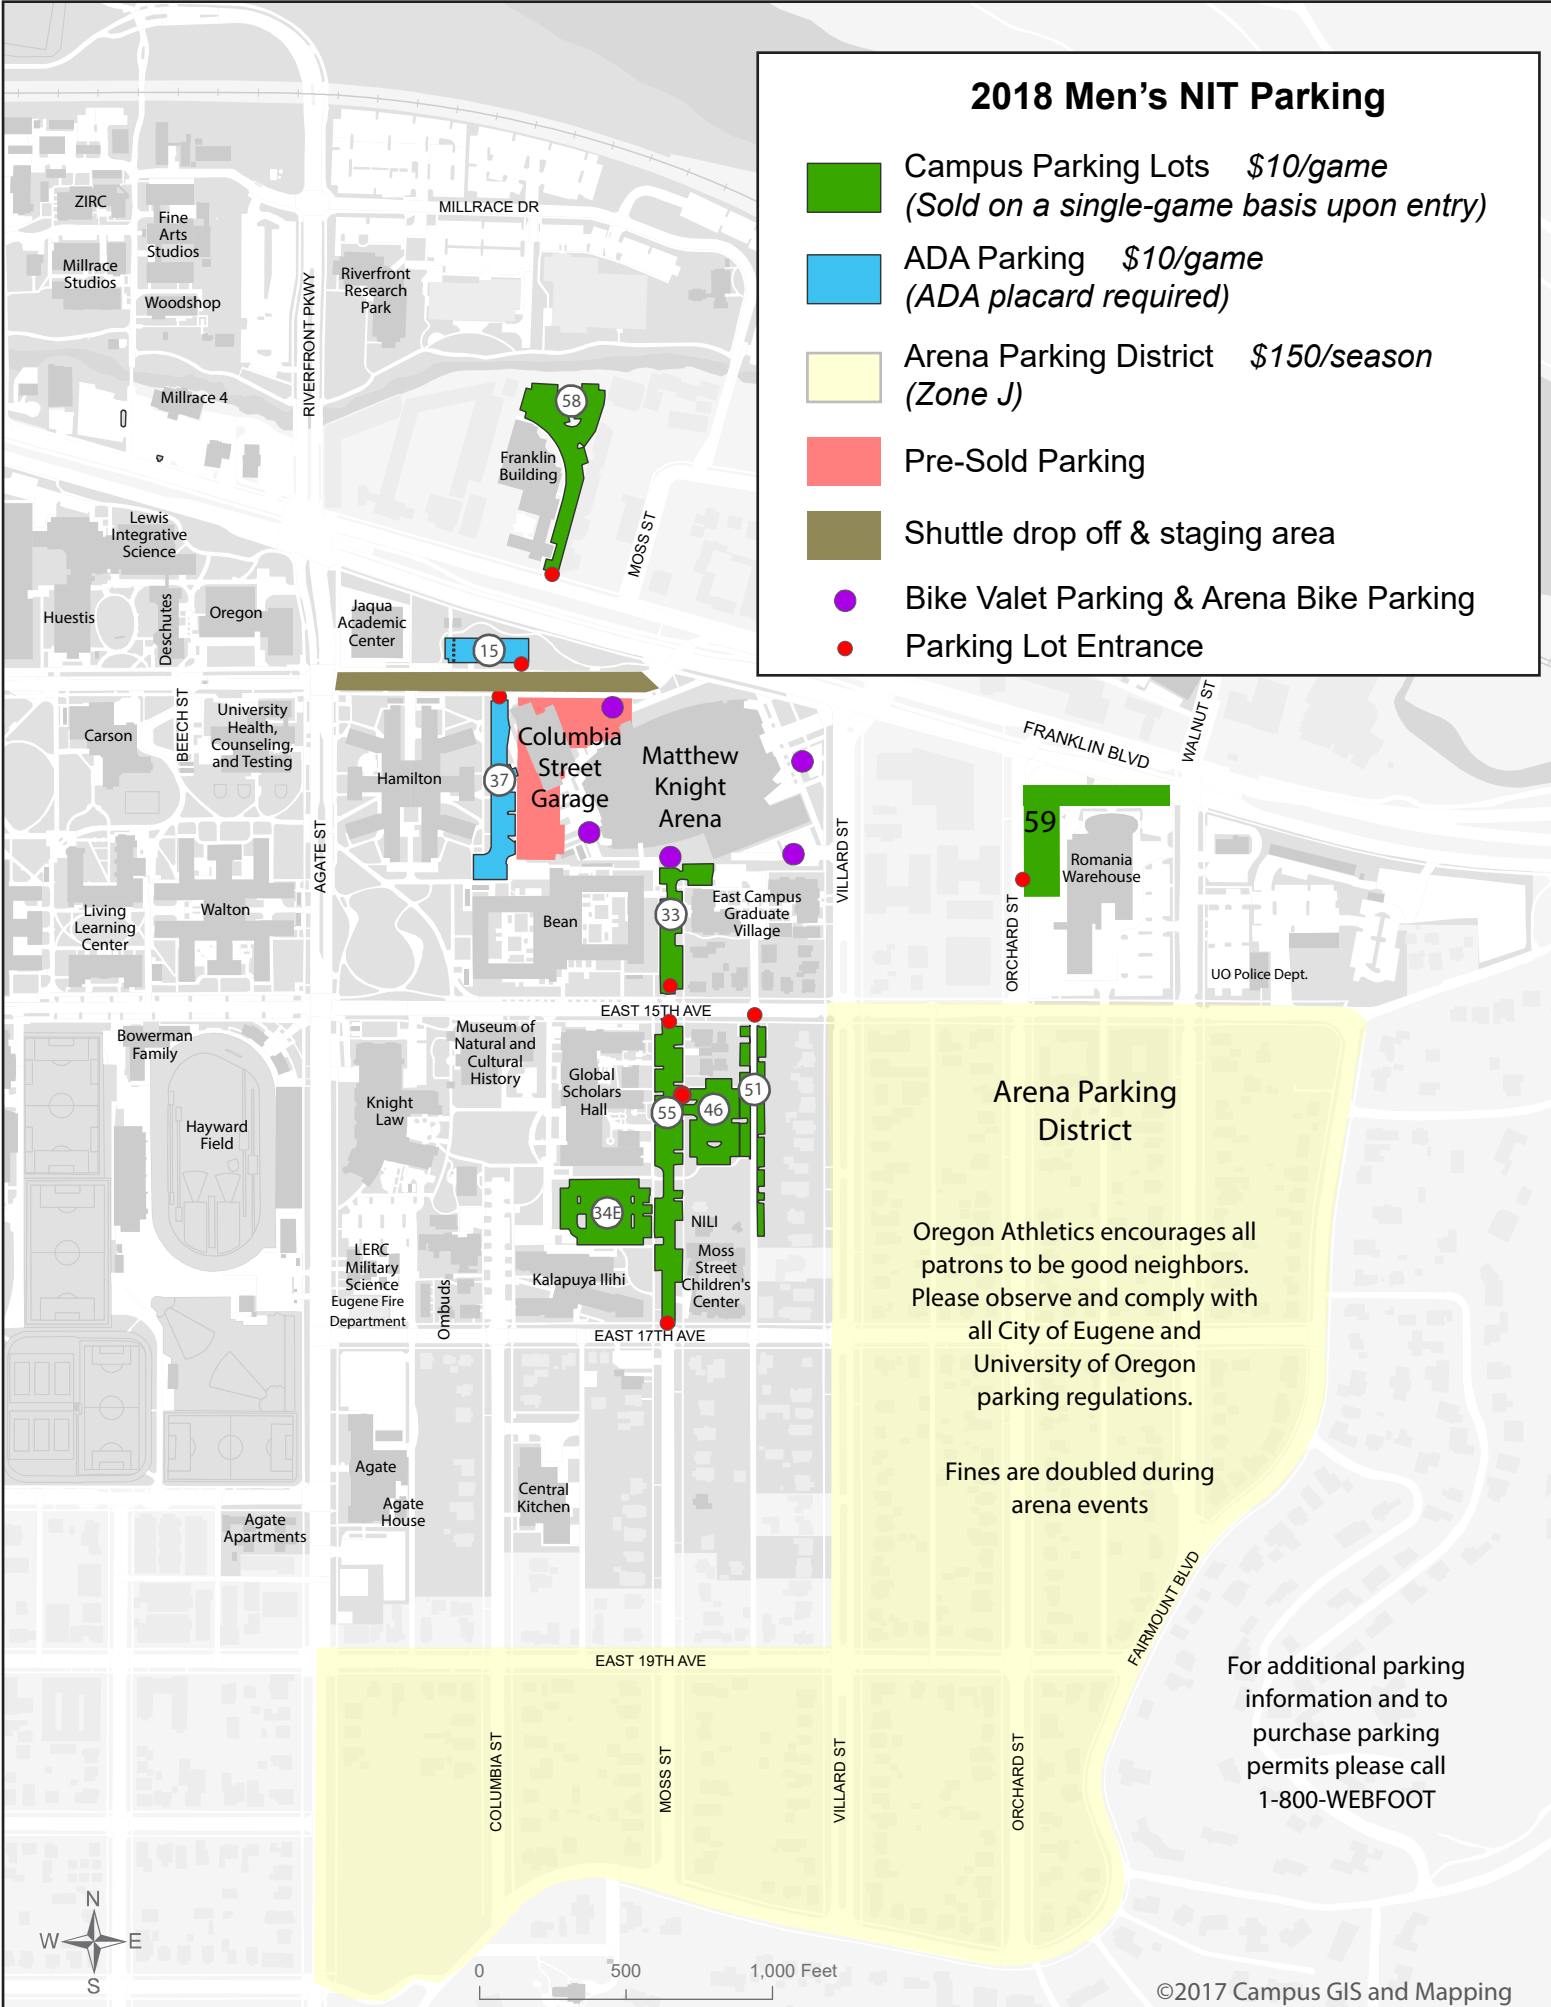

2018 Men's NIT Parking

- Campus Parking Lots \$10/game
(Sold on a single-game basis upon entry)
- ADA Parking \$10/game
(ADA placard required)
- Arena Parking District \$150/season
(Zone J)
- Pre-Sold Parking
- Shuttle drop off & staging area
- Bike Valet Parking & Arena Bike Parking
- Parking Lot Entrance

Arena Parking District

Oregon Athletics encourages all patrons to be good neighbors. Please observe and comply with all City of Eugene and University of Oregon parking regulations.

Fines are doubled during arena events