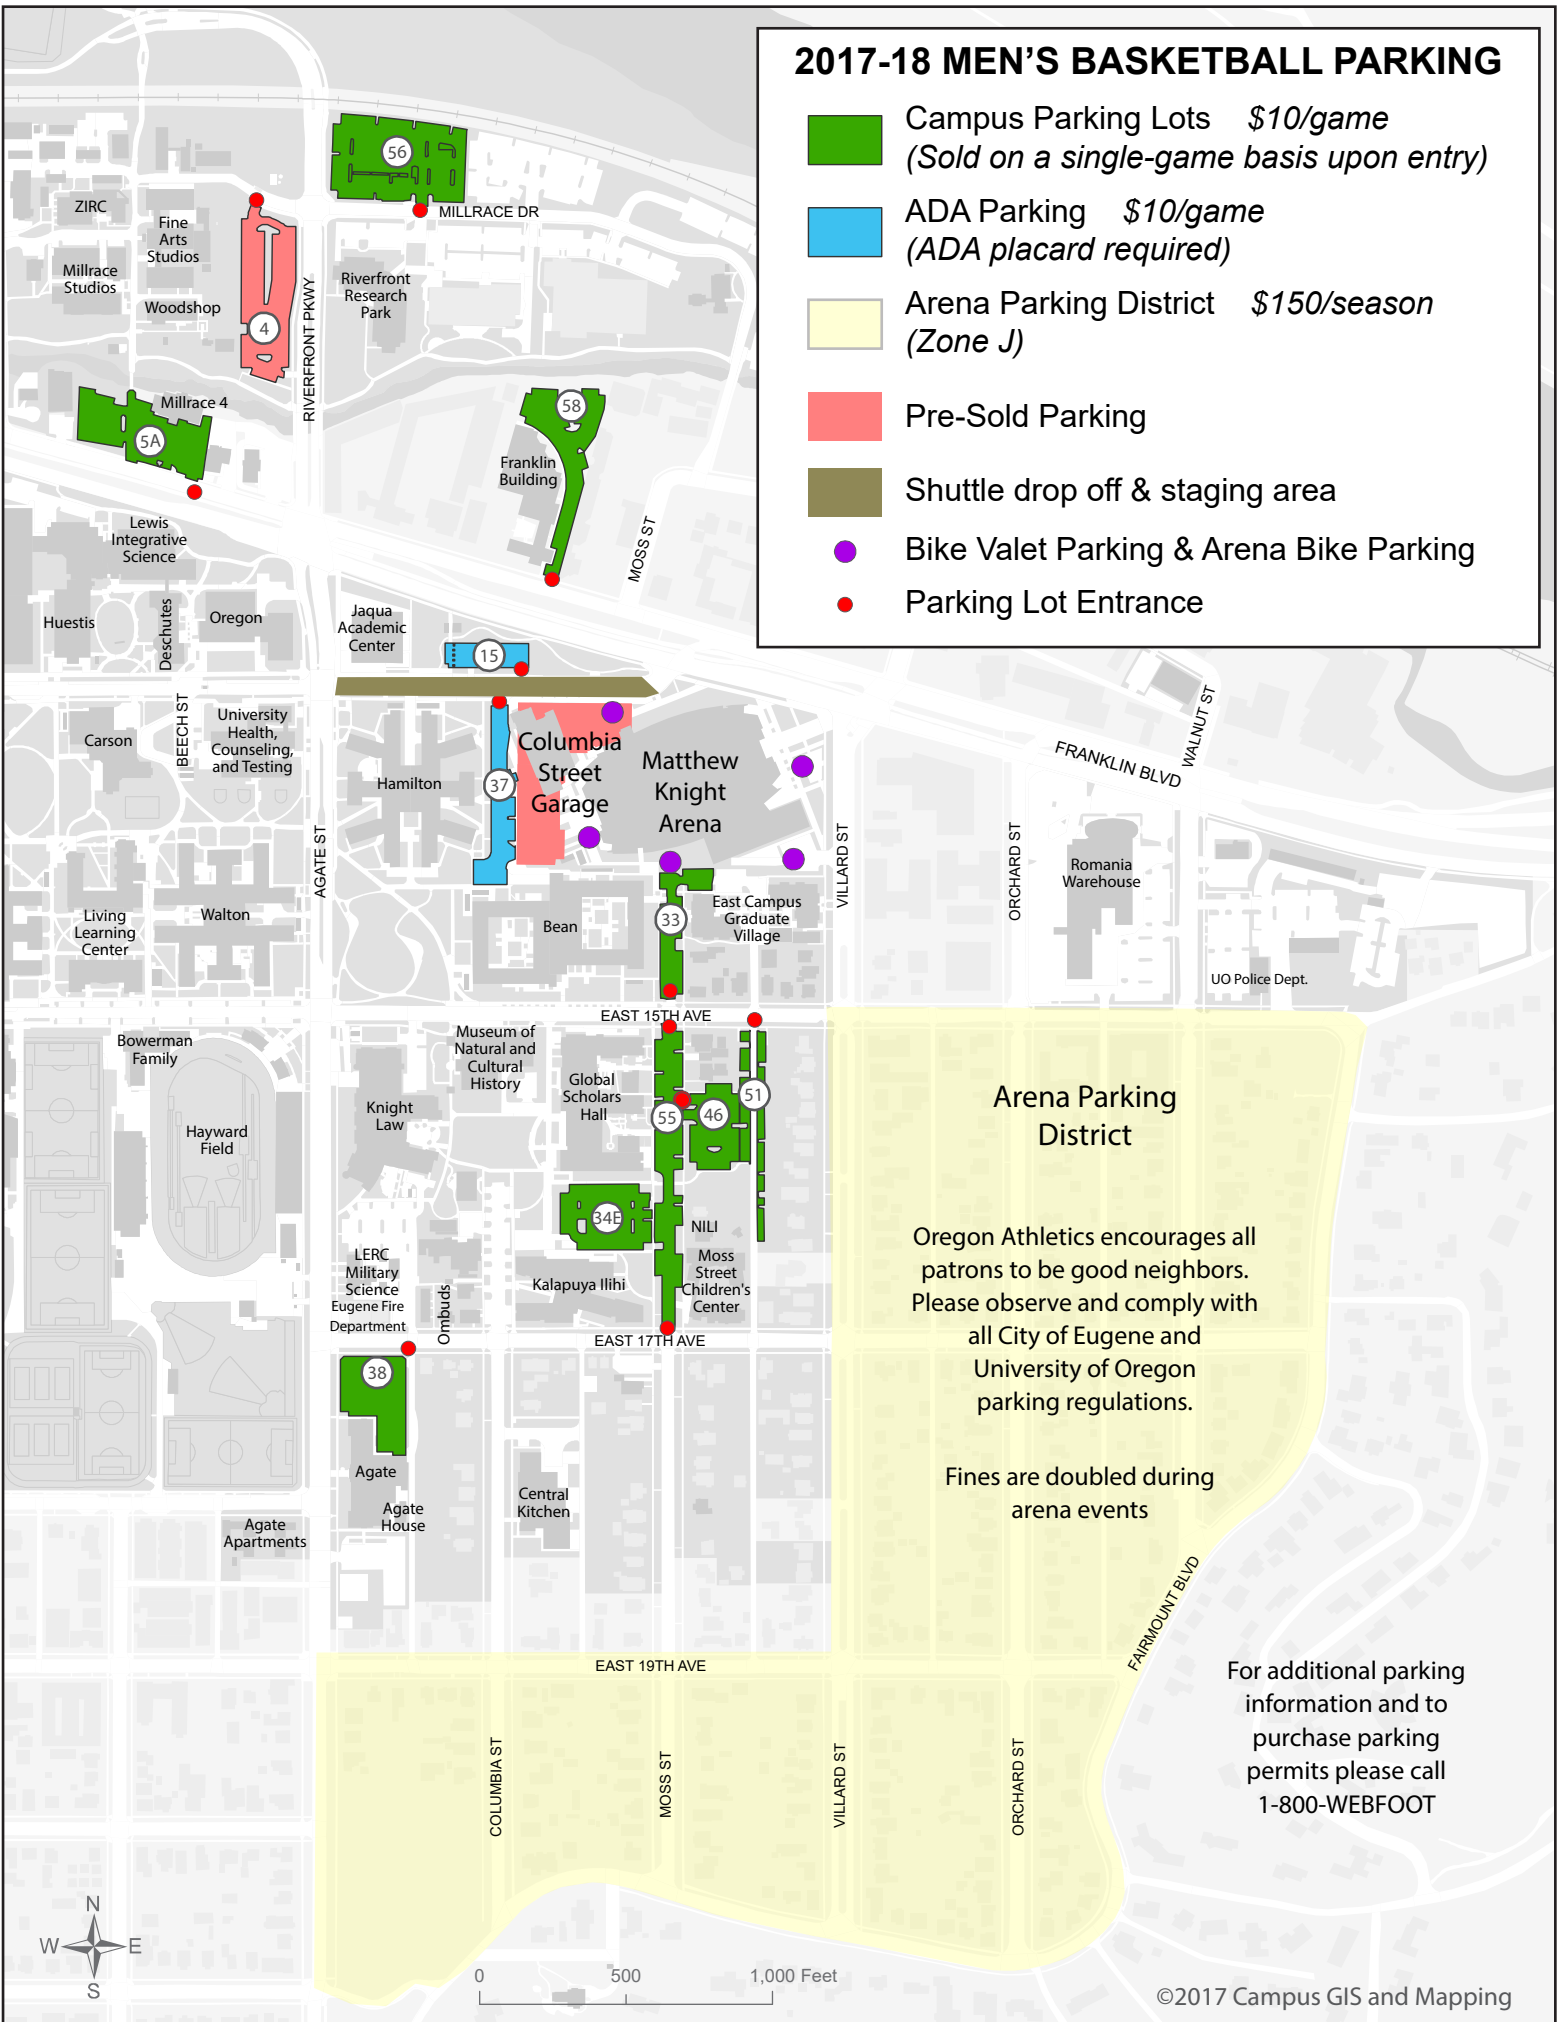

2017-18 MEN'S BASKETBALL PARKING

-  Campus Parking Lots \$10/game
(Sold on a single-game basis upon entry)
-  ADA Parking \$10/game
(ADA placard required)
-  Arena Parking District \$150/season
(Zone J)
-  Pre-Sold Parking
-  Shuttle drop off & staging area
-  Bike Valet Parking & Arena Bike Parking
-  Parking Lot Entrance

Arena Parking District

Oregon Athletics encourages all patrons to be good neighbors. Please observe and comply with all City of Eugene and University of Oregon parking regulations.

Fines are doubled during arena events