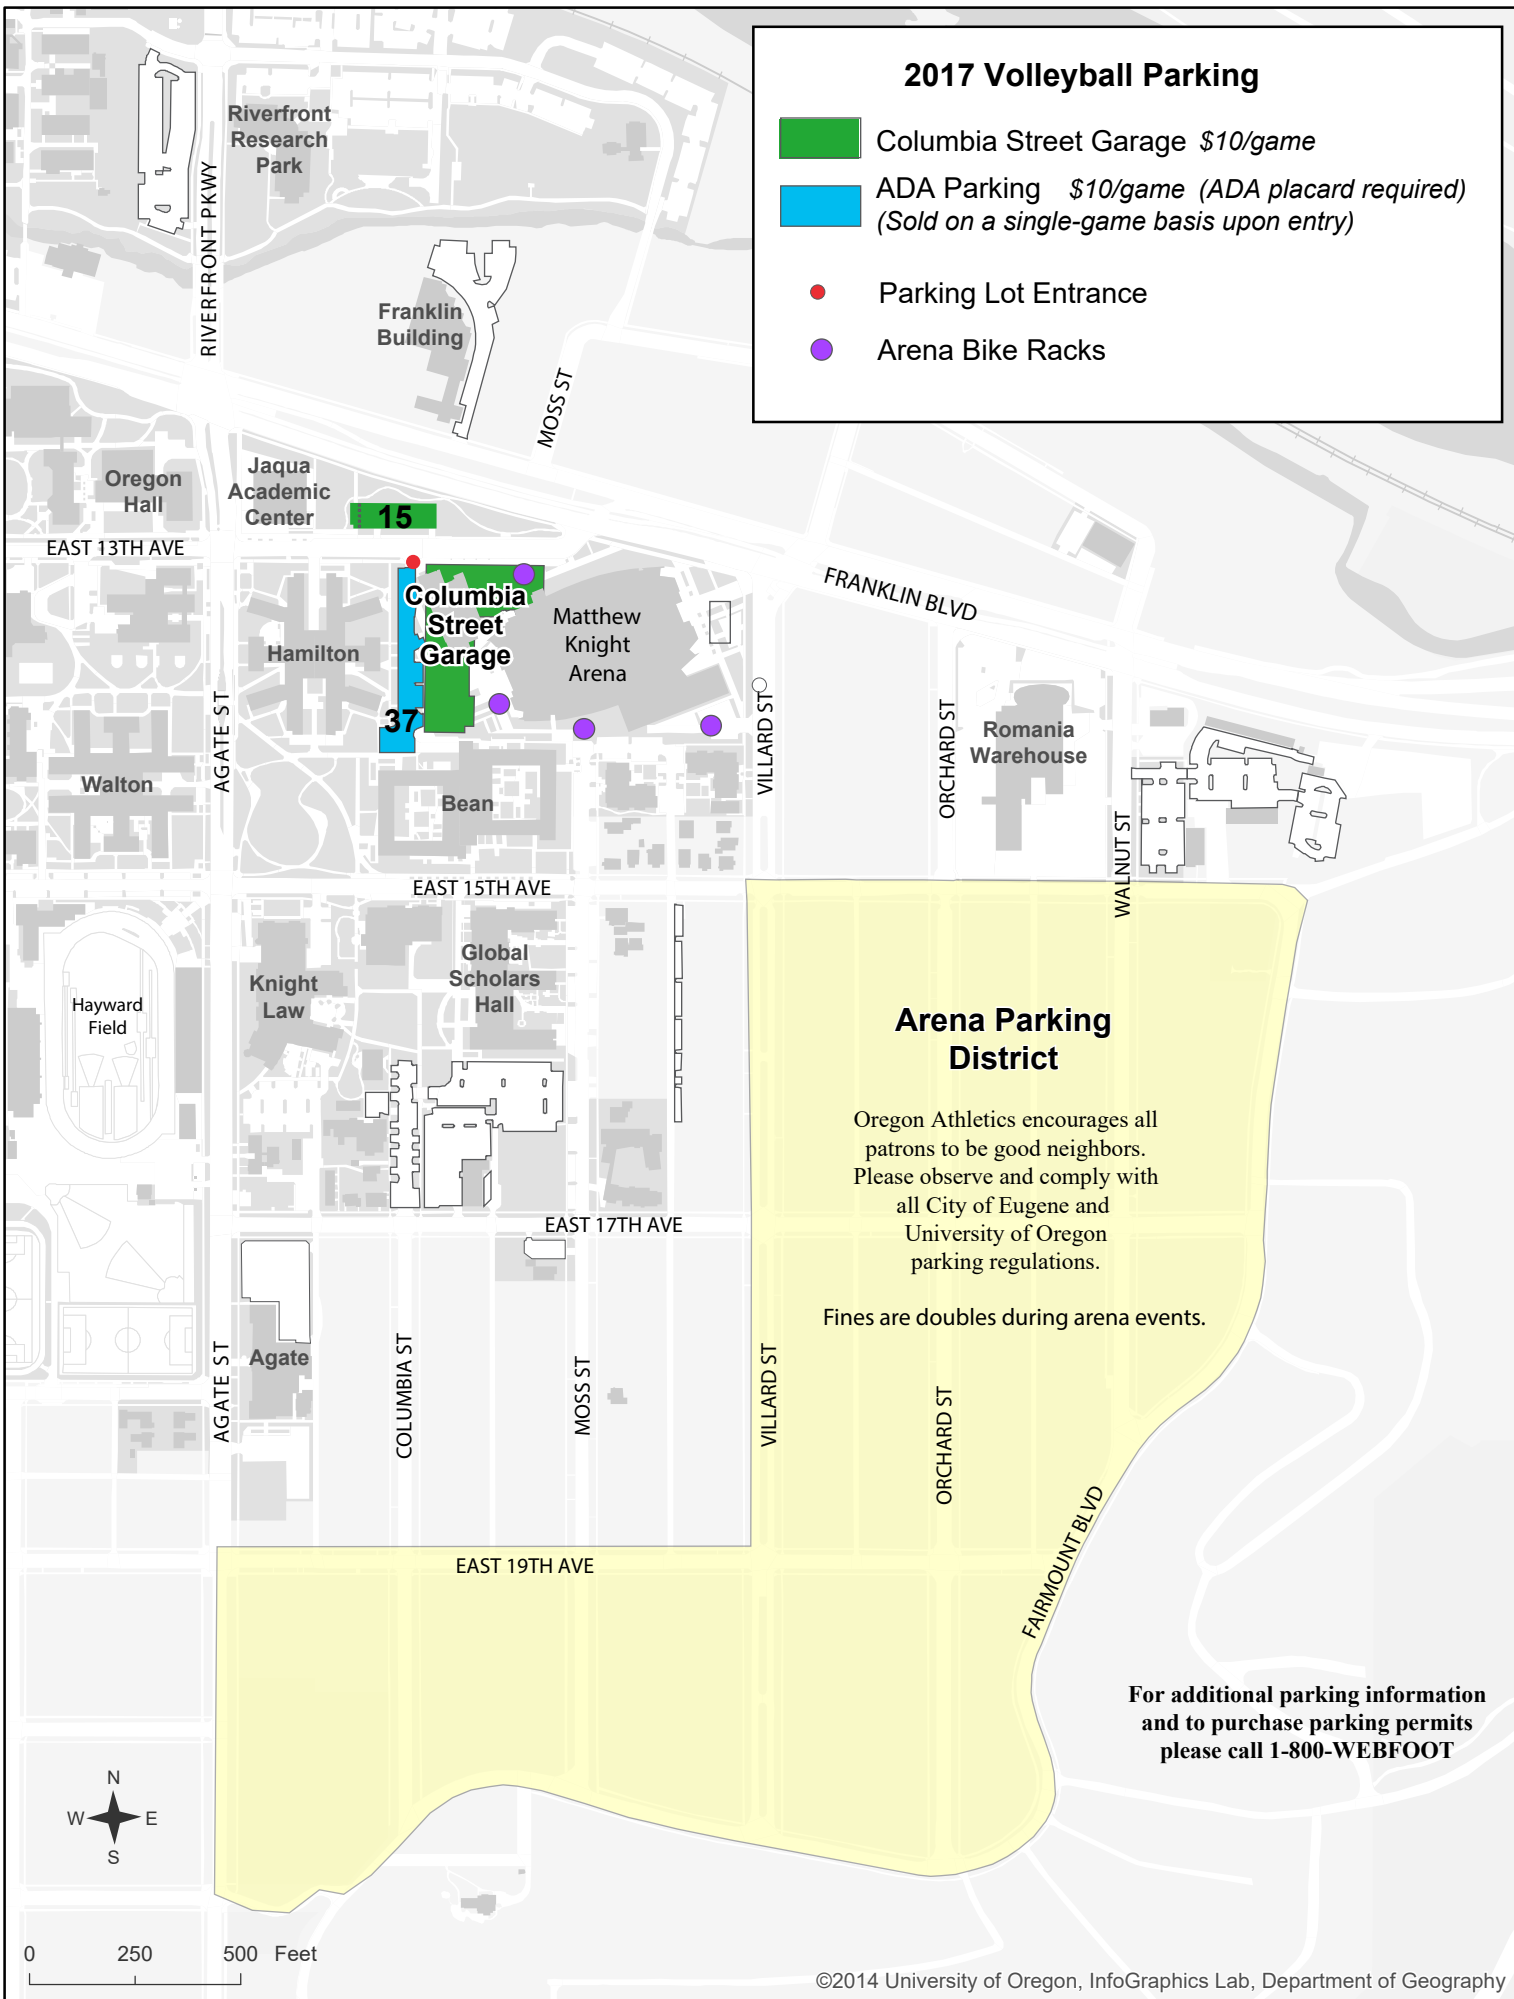

2017 Volleyball Parking

- Columbia Street Garage \$10/game
- ADA Parking \$10/game (ADA placard required)
(Sold on a single-game basis upon entry)
- Parking Lot Entrance
- Arena Bike Racks

Arena Parking District

Oregon Athletics encourages all patrons to be good neighbors. Please observe and comply with all City of Eugene and University of Oregon parking regulations.

Fines are doubles during arena events.

For additional parking information and to purchase parking permits please call 1-800-WEBFOOT

0 250 500 Feet