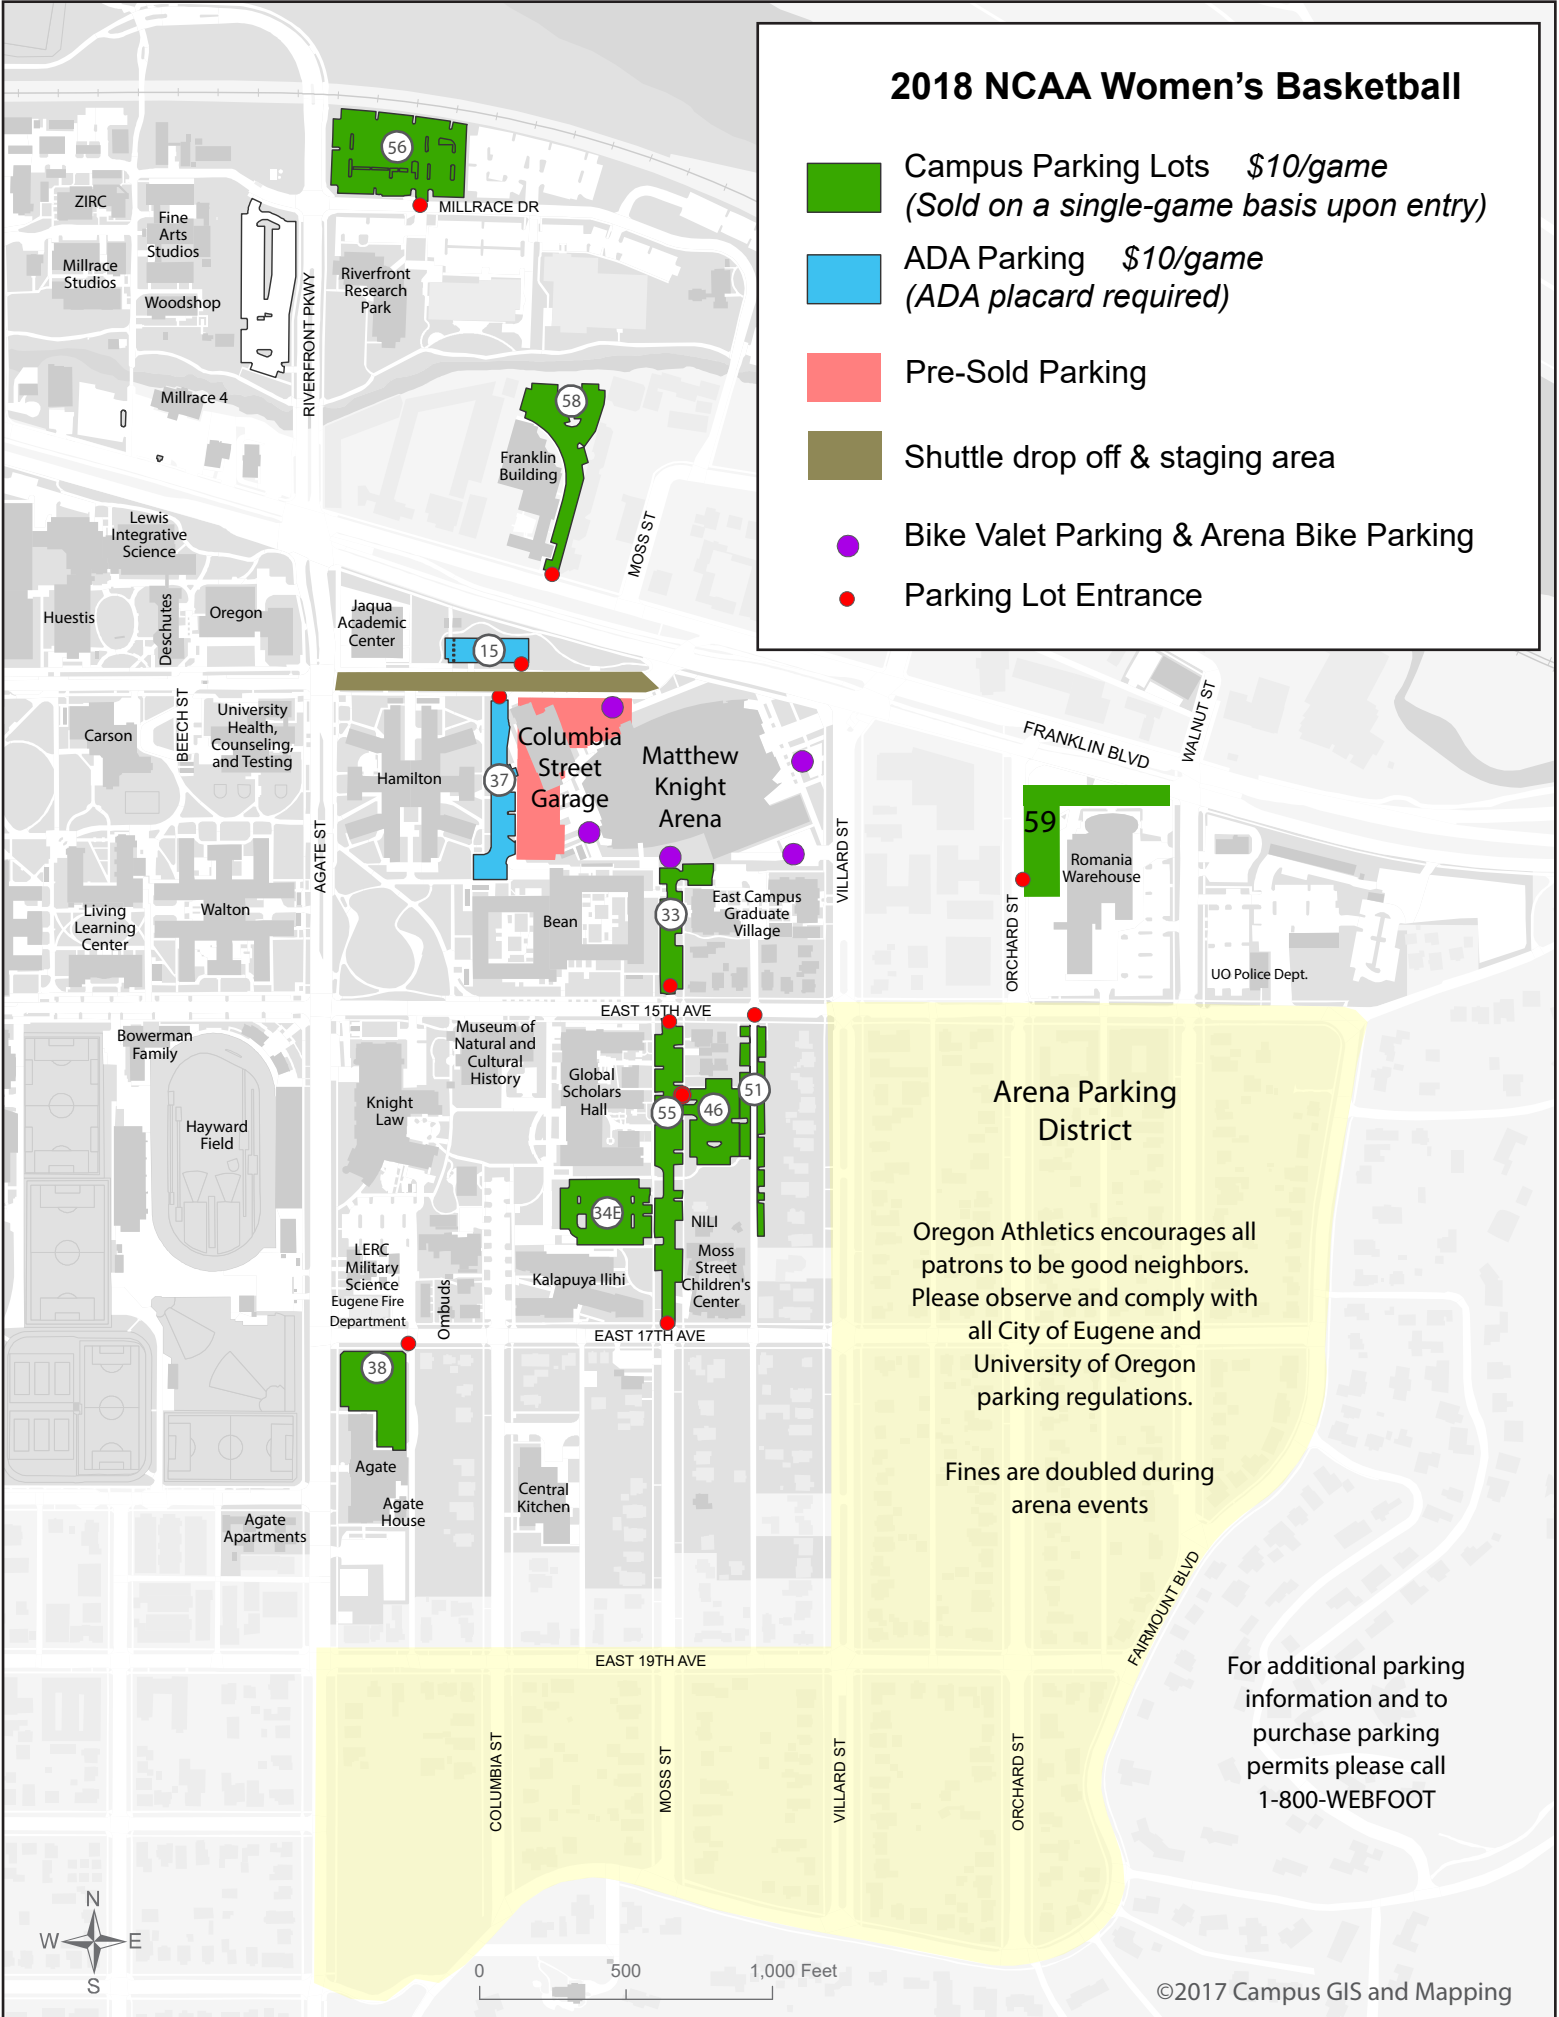

2018 NCAA Women's Basketball

- Campus Parking Lots \$10/game
(Sold on a single-game basis upon entry)
- ADA Parking \$10/game
(ADA placard required)
- Pre-Sold Parking
- Shuttle drop off & staging area
- Bike Valet Parking & Arena Bike Parking
- Parking Lot Entrance

Arena Parking District

Oregon Athletics encourages all patrons to be good neighbors. Please observe and comply with all City of Eugene and University of Oregon parking regulations.

Fines are doubled during arena events