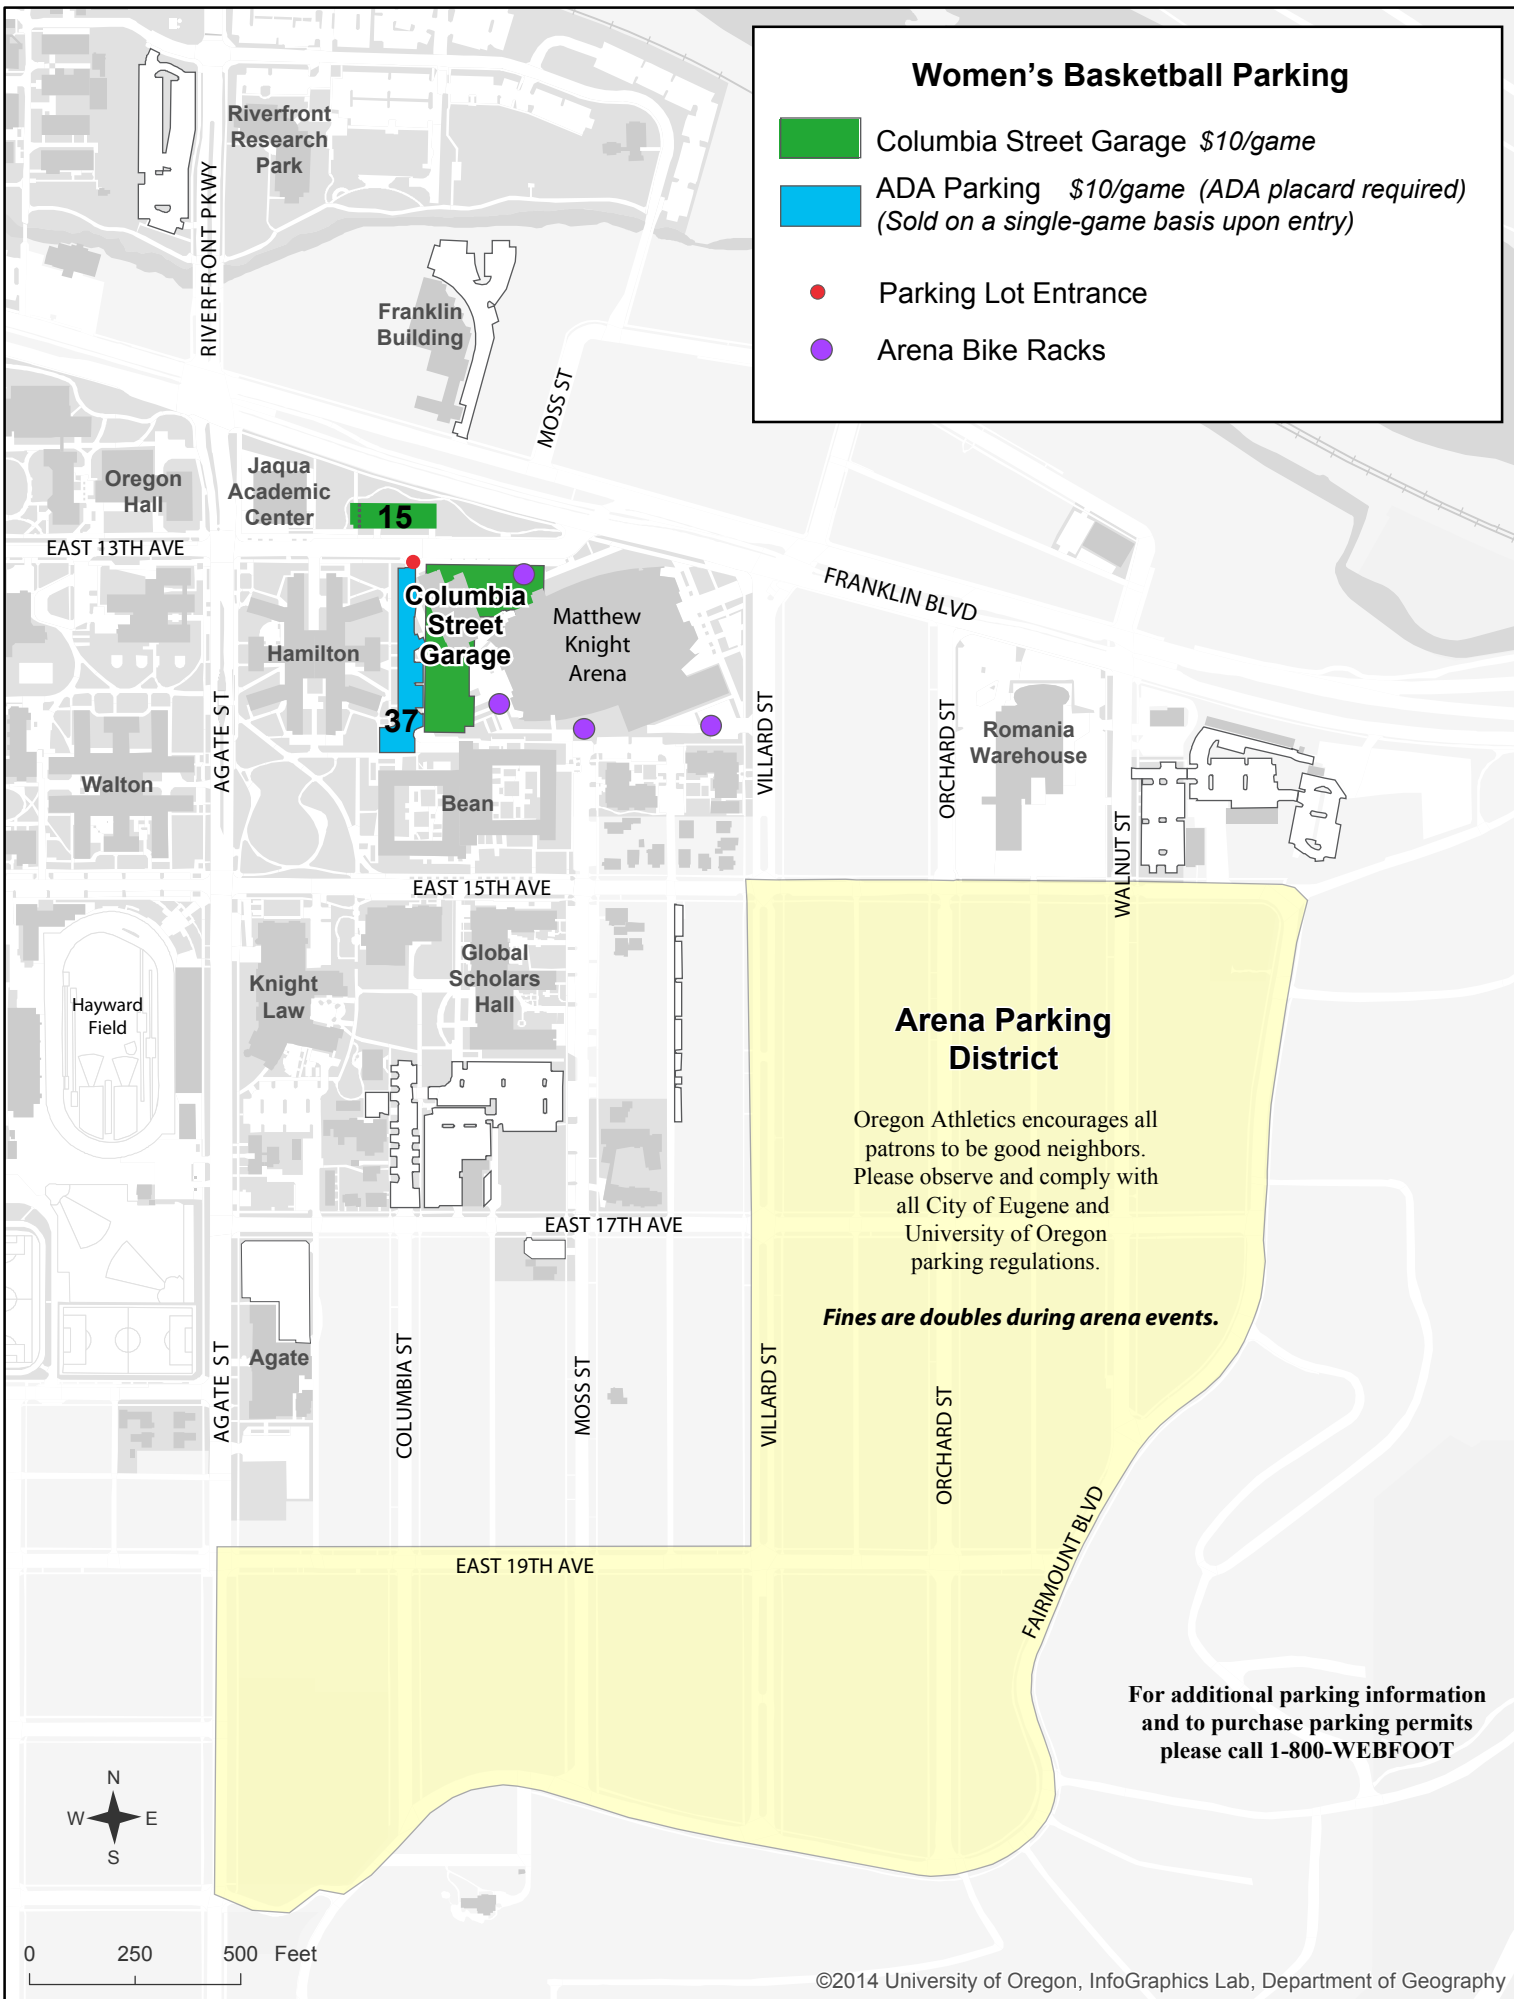

Women's Basketball Parking

- Columbia Street Garage \$10/game
- ADA Parking \$10/game (ADA placard required)
(Sold on a single-game basis upon entry)
- Parking Lot Entrance
- Arena Bike Racks

Arena Parking District

Oregon Athletics encourages all patrons to be good neighbors. Please observe and comply with all City of Eugene and University of Oregon parking regulations.

Fines are doubles during arena events.

For additional parking information and to purchase parking permits please call 1-800-WEBFOOT

0 250 500 Feet