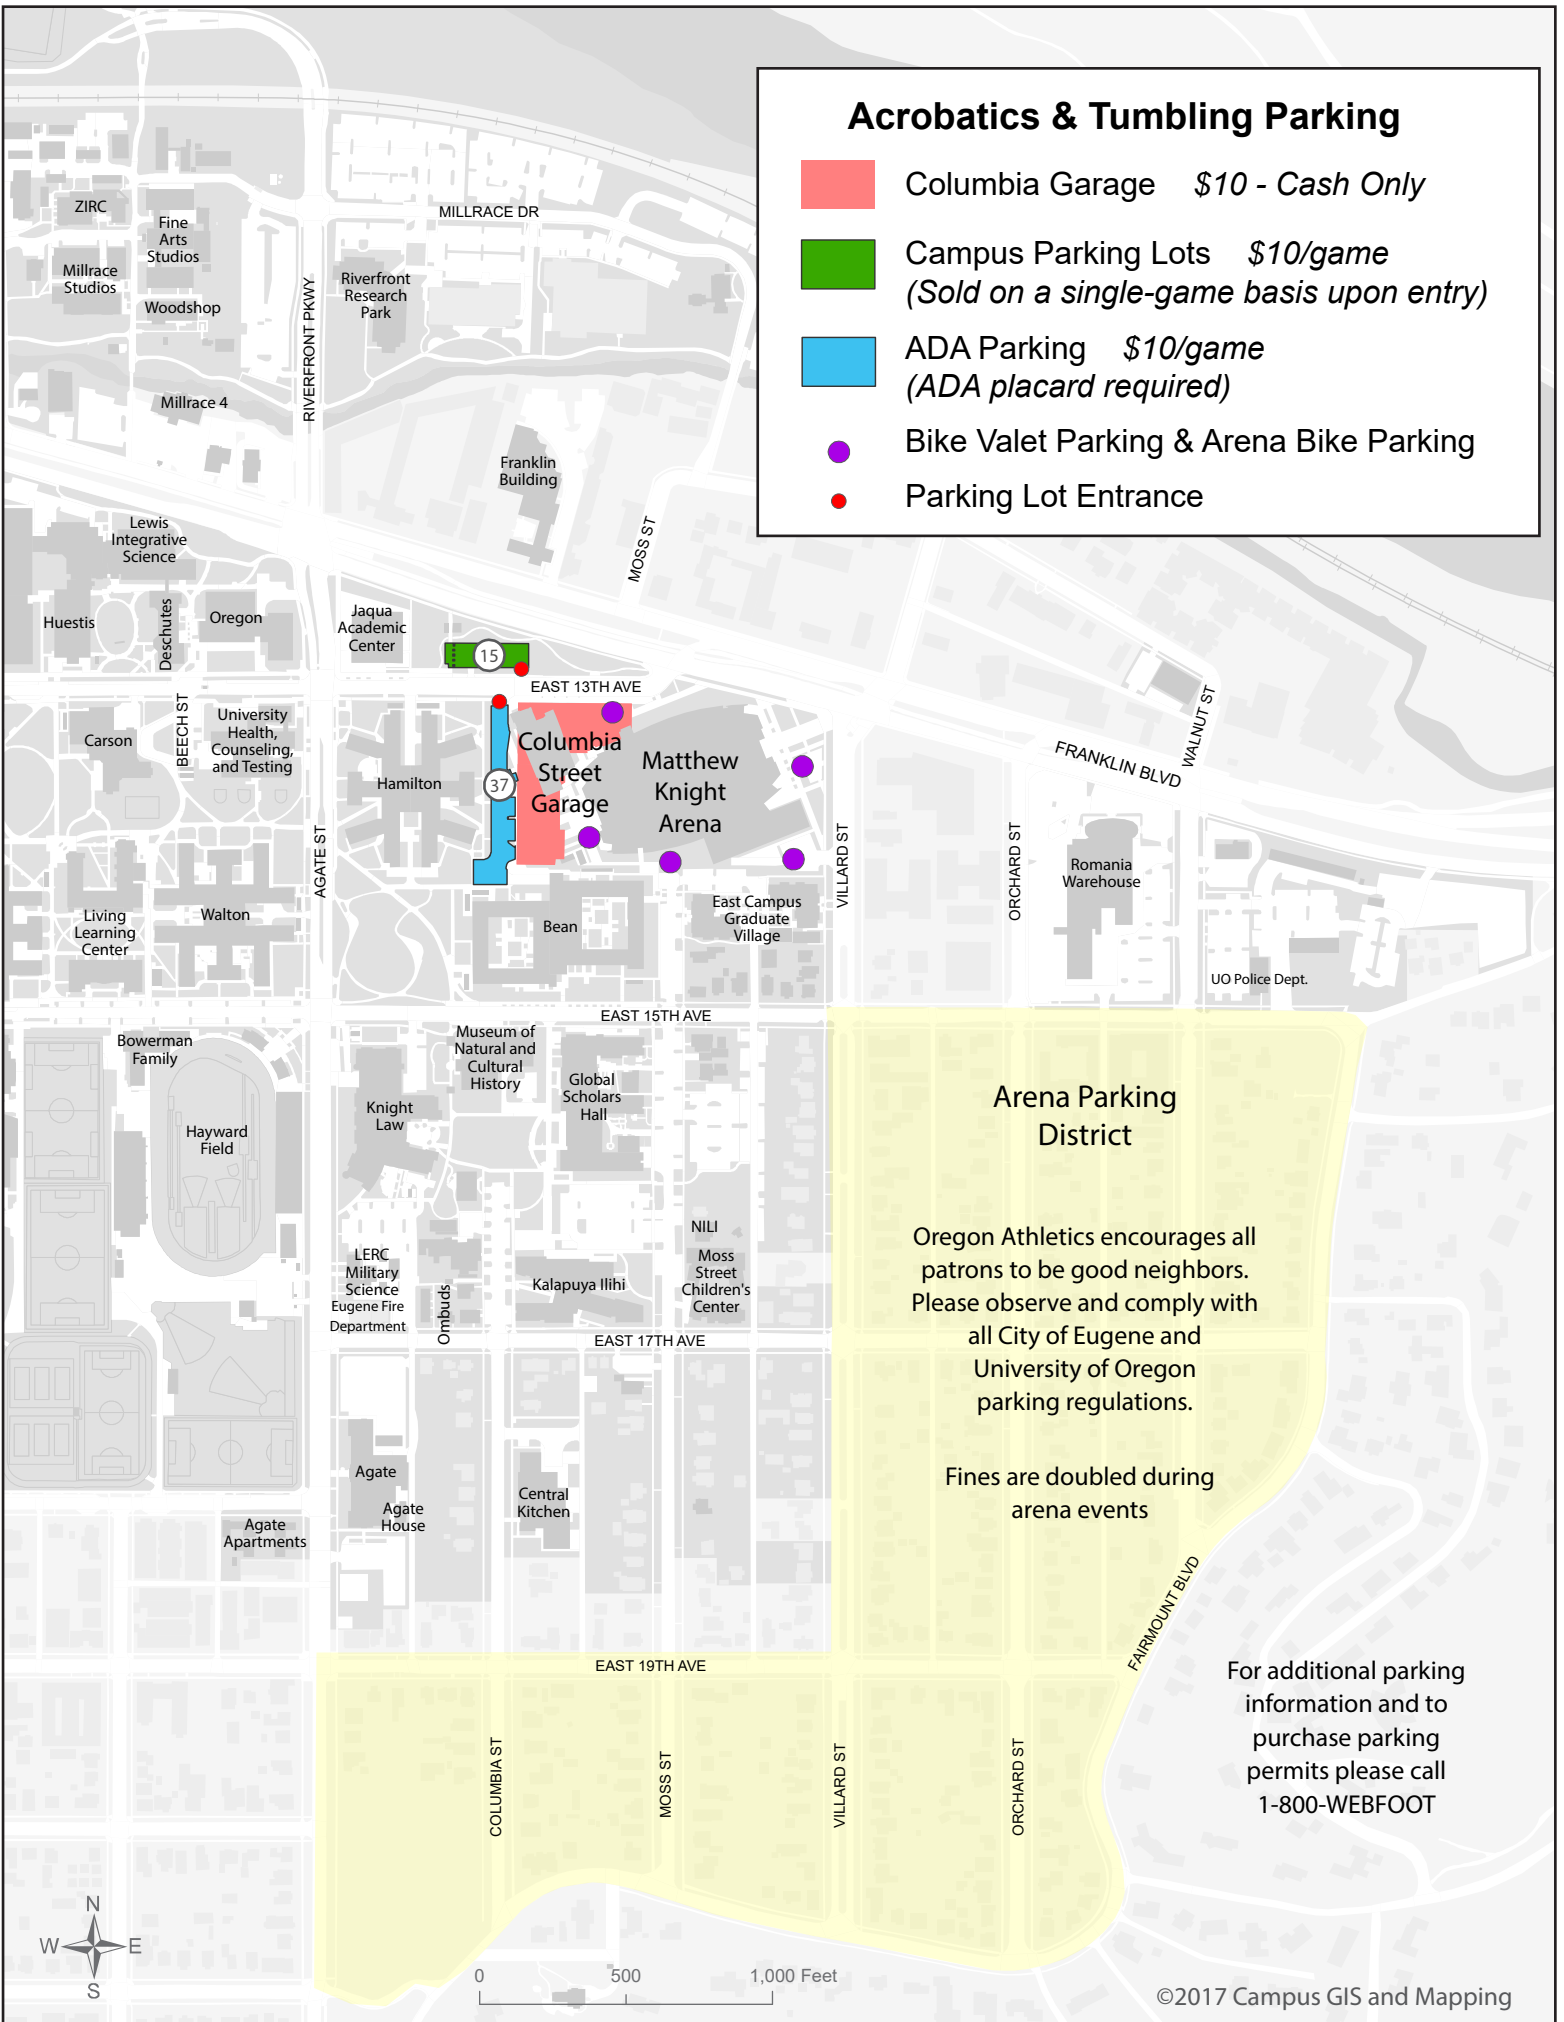

Acrobatics & Tumbling Parking

- Columbia Garage \$10 - Cash Only
- Campus Parking Lots \$10/game
(Sold on a single-game basis upon entry)
- ADA Parking \$10/game
(ADA placard required)
- Bike Valet Parking & Arena Bike Parking
- Parking Lot Entrance

Arena Parking District

Oregon Athletics encourages all patrons to be good neighbors. Please observe and comply with all City of Eugene and University of Oregon parking regulations.

Fines are doubled during arena events